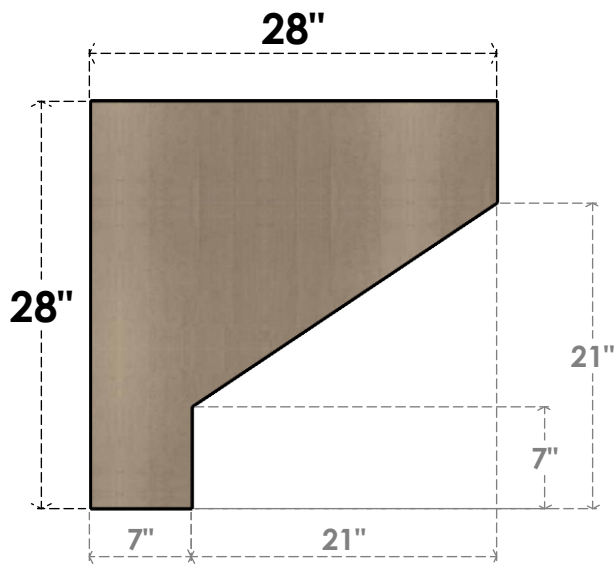

ITEM NUMBER: CORU07X28X28CLERCPR

7"W X 28"D X 28"H SERIES 1 THIN CLEMMONS ROUGH CEDAR TIMBERTHANE
FAUX WOOD CORBEL, PRIMED

SIDE PROFILE

FRONT PROFILE

ISOMETRIC

EKENA MILLWORK
2300 WEST MAIN ST.
CLARKSVILLE, TX 75426
TOLL FREE: 866-607-0453
WWW.EKENAMILLWORK.COM

NOTES

1. INSTALLATION TO BE COMPLETED IN ACCORDANCE WITH MANUFACTURER'S SPECIFICATIONS.
2. DRAWING MAY NOT BE TO SCALE
3. THIS DRAWING IS INTENDED FOR DESIGN AND PLANNING PURPOSES ONLY.
4. ALL INFORMATION CONTAINED HEREIN WAS CURRENT AT THE TIME OF DEVELOPMENT BUT MUST BE REVIEWED AND APPROVED BY THE PRODUCT MANUFACTURER TO BE CONSIDERED ACCURATE.
5. TIMBERTHANE ARCHITECTURAL PRODUCTS ARE MADE FROM HIGH DENSITY URETHANE AND COME FACTORY PRIMED