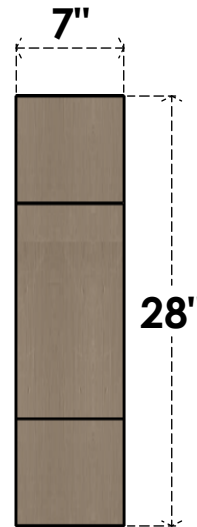

ITEM NUMBER: CORU07X28X28CLERCPR

7"W X 28"D X 28"H SERIES 1 THIN CLEMMONS ROUGH CEDAR TIMBERTHANE
FAUX WOOD CORBEL, PRIMED

SIDE PROFILE

FRONT PROFILE

ISOMETRIC

EKENA MILLWORK
2300 WEST MAIN ST.
CLARKSVILLE, TX 75426
TOLL FREE: 866-607-0453
WWW.EKENAMILLWORK.COM

NOTES

1. INSTALLATION TO BE COMPLETED IN ACCORDANCE WITH MANUFACTURER'S SPECIFICATIONS.
2. DRAWING MAY NOT BE TO SCALE
3. THIS DRAWING IS INTENDED FOR DESIGN AND PLANNING PURPOSES ONLY.
4. ALL INFORMATION CONTAINED HEREIN WAS CURRENT AT THE TIME OF DEVELOPMENT BUT MUST BE REVIEWED AND APPROVED BY THE PRODUCT MANUFACTURER TO BE CONSIDERED ACCURATE.
5. TIMBERTHANE ARCHITECTURAL PRODUCTS ARE MADE FROM HIGH DENSITY URETHANE AND COME FACTORY PRIMED