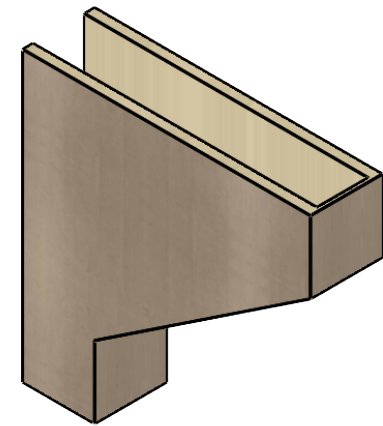

ITEM NUMBER: CORU07X28X28CLERCPR

7"W X 28"D X 28"H SERIES 1 THIN CLEMMONS ROUGH CEDAR TIMBERTHANE
FAUX WOOD CORBEL, PRIMED

SIDE PROFILE

FRONT PROFILE

ISOMETRIC

EKENA MILLWORK
2300 WEST MAIN ST.
CLARKSVILLE, TX 75426
TOLL FREE: 866-607-0453
WWW.EKENAMILLWORK.COM

NOTES

1. INSTALLATION TO BE COMPLETED IN ACCORDANCE WITH MANUFACTURER'S SPECIFICATIONS.
2. DRAWING MAY NOT BE TO SCALE
3. THIS DRAWING IS INTENDED FOR DESIGN AND PLANNING PURPOSES ONLY.
4. ALL INFORMATION CONTAINED HEREIN WAS CURRENT AT THE TIME OF DEVELOPMENT BUT MUST BE REVIEWED AND APPROVED BY THE PRODUCT MANUFACTURER TO BE CONSIDERED ACCURATE.
5. TIMBERTHANE ARCHITECTURAL PRODUCTS ARE MADE FROM HIGH DENSITY URETHANE AND COME FACTORY PRIMED